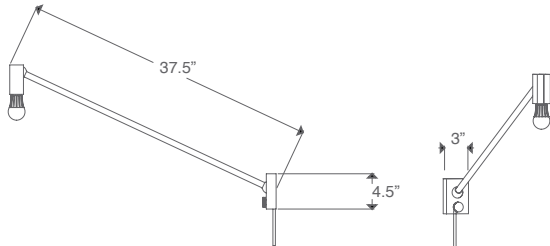

TWIGGY

Twiggy is a wall mounted LED Lamp designed around two ball & socket joints which allows for a multitude of radial positions.

The lamp is constructed of anodized aluminum, available in black and red. The lamp can be mounted with cord exposed or hard wired into a wall.

Available with a three- way touch dimmer.

OBJETI
38198 Willoughby Pkwy. Cleveland, OH 44094
P: (440) 991-6079
F: (440) 918-1224
E: info@objeti.com

For more information about pricing and Objeti retailers, please contact purchase@objeti.com or call (440)991-6079.