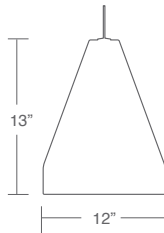

SOFT TOOLS CHAMFER

Soft Tools are a series of hand pressed, naturally dyed, felt pendant lamps. The Soft Tools forms are derived from the cutting tools used in Objeti's workshop. The series consist of 3 shapes representing tools; Chamfer, Radius and Ball. The lamps come with an LED bulb and are available in Burgundy and Taupe naturally dyed felt colors